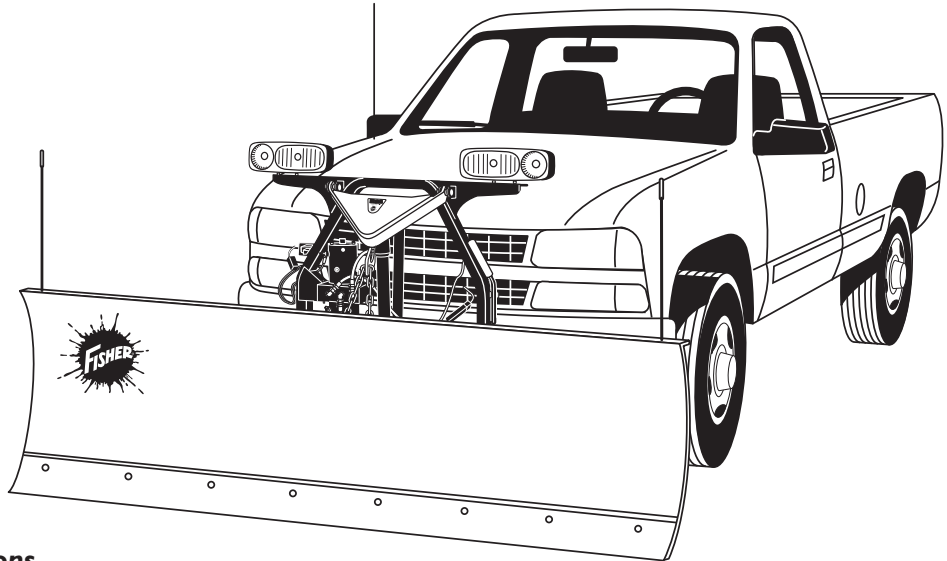

# FISHER® HD SERIES PLOWS

Plowing snow for a living is one of the toughest businesses you can be in. The snowplow you choose must be strong enough to take a real beating. You can't go up against brutal winter weather with unproven, lightweight equipment.

Built for the business of snowplowing, the rugged FISHER® HD Series plows will withstand the rigors of any and all commercial applications.

These popular 7'6", 8', 8'6" and 9' plows are the choice of the plowing professional. Designed for ¾ and 1 ton four-wheel drive trucks, as well as today's new 15,000 GVW "Super Duty" vehicles, these blades are 29" high and built with heavy 11 gauge steel. The trip-edge is backed with 2 reinforced wear bars at the bottom to increase wear resistance.

Accessories include a steel cutting edge made of 1084 high carbon steel to improve cutting power and scraping ability, the FISHER® SnoFoil® to funnel snow to the side, curb shoes and a Plow Parka which fits over the lights and headgear for protection from the elements. A steel or 2-ply rubber deflector is also available to help keep snow off your windshield.

\* Plus Vehicle Mount – average 60#

All plows include the INTENSIFIRE™ low-profile, dual beam halogen headlamps with combination park/turn signal lights that conform to federal safety standards and E-Force Isolation Module for improved long term performance of the light system. Vehicle light switch activates plow lights – no separate in-cab switch is needed.